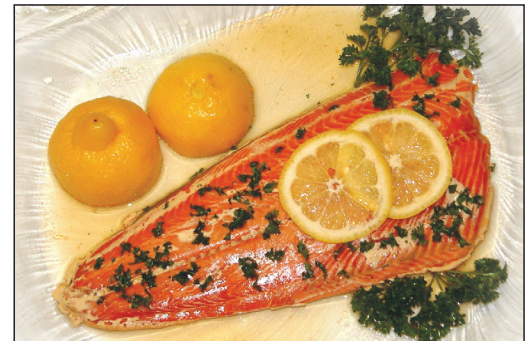

SMOKED SOCKEYE SALMON

Three different sizes are available (1 lb., 0.5 lb. & 0.25 lb.) packaged in either a wooden box or a glossy cardboard box. All can be decorated with a company logo or a special message. The wooden box by laser engraving; the cardboard box with a full-color, custom-cut label.

Smoked Sockeye Salmon in Wooden Box

- CCSW1 (1 lb.)
- CCSW2 (0.5 lb.)
- CCSW4 (0.25 lb.)

Smoked Sockeye Salmon in Glossy Cardboard Box

- CCSC1 (1 lb.)
- CCSC2 (0.5 lb.)
- CCSC4 (0.25 lb.)

	PRODUCT SIZE (H x W x D)	IMPRINT AREA (H x W)
CCSW1	19" x 8 1/2" x 2"	6" x 10"
CCSW2	10 1/2" x 8" x 2"	5 1/2" x 6"
CCSW4	9" x 6 1/2" x 2"	4" x 5"
CCSC1	11 1/2" x 7 1/2" x 3/4"	2" x 3"
CCSC2	11 1/2" x 7" x 3/4"	1 3/4" x 2 1/2"
CCSC4	9" x 6 1/2" x 3/4"	1 1/2" x 2 1/4"

(6c)	1	10	25	50	250	500
CCSW1	48.00	45.00	43.00	41.00	40.00	39.50
CCSW2	34.00	33.20	31.20	30.50	30.00	29.50
CCSW4	28.00	26.50	24.50	23.50	22.50	22.00
CCSC1	36.00	35.00	34.20	33.40	32.60	32.25
CCSC2	24.00	22.00	21.00	20.00	19.00	18.00
CCSC4	16.00	14.40	13.40	12.50	11.50	11.00

Price including one color, one position imprint. Screen charge $50.00(g) per color/ position/ style.
Extra Color / Position imprint add $50.00 (g) Set up plus running charge. Repeat order set up charge $25.00(g) per color/ position/ style.